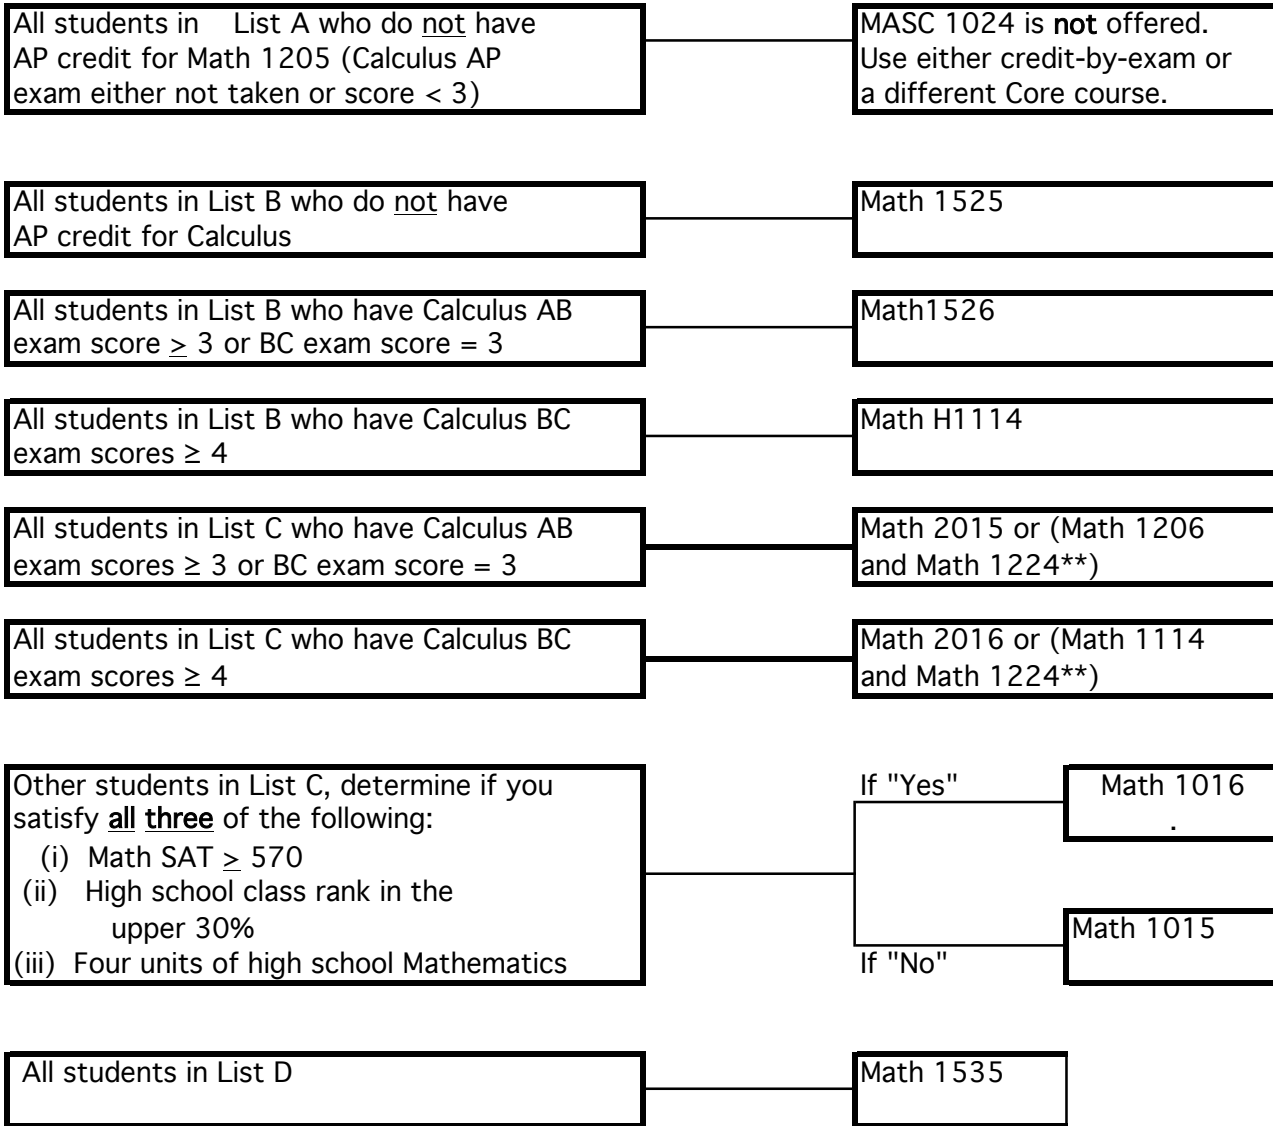

Fall 2008

**MATHEMATICS REGISTRATION CHART FOR CURRICULA
THAT DO NOT REQUIRE ENGINEERING/SCIENCE CALCULUS***

- LIST A: All curricula in PSYC
- LIST B: All curricula in Business, AAEC, and FST (Tech)
- LIST C: All curricula in ALS (except AAEC and FST(Tech.)), All curricula in BIOL, CHEM(BA), EDP, GEOG, EDP, GEOG
- LIST D: The departments of ARCH, IDS, ITDS, and LAR

Students may try to test out of Math 1015, 1016, and/or 1114 at the Math Emporium: 8/25 or 8/26, 10:30 am to 10:30 pm. See the Course homepage of the course in question. When they return in the Fall, they should sign up for the exam in 460 McBryde *prior* to the exam. (See the accompanying Credit-By-Exam Web page link.)