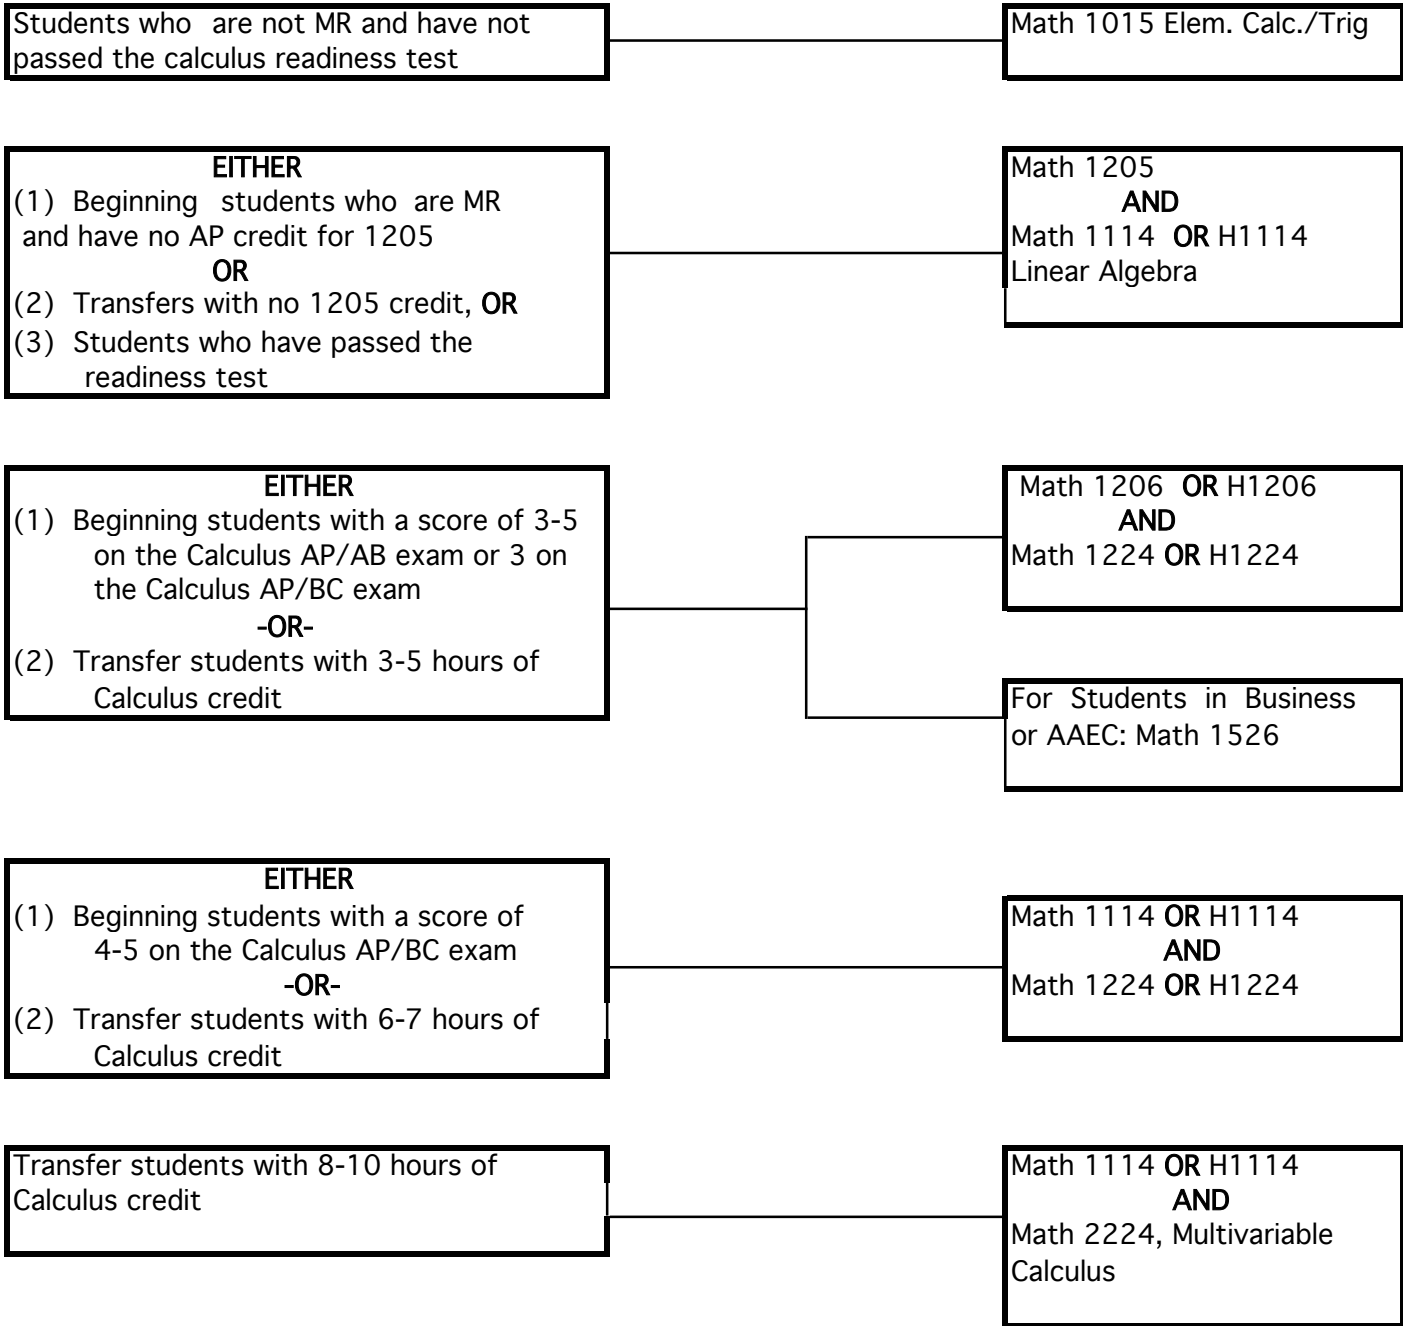

**CHART FOR CALCULUS REGISTRATION**  
(Math 1114, 1205, 1224, 1206, 2224)

MR = Math Ready. Listed on Student Information Card in folder and on Dept. Readiness list.

Students may try to test out of Math1205 or1206 at 7:00 p.m., Tuesday, Aug. 26.

Students may try to test out of Math 1114 or 1224 at the Math Emporium: 8/25 or 8/26, 10:30 a.m. to 10:30 p.m.; See the Course Homepage of the course in question. Upon return in the Fall, sign up for the exam in 460 McBryde. (See the accompanying Credit-By-Exam Web page link.)